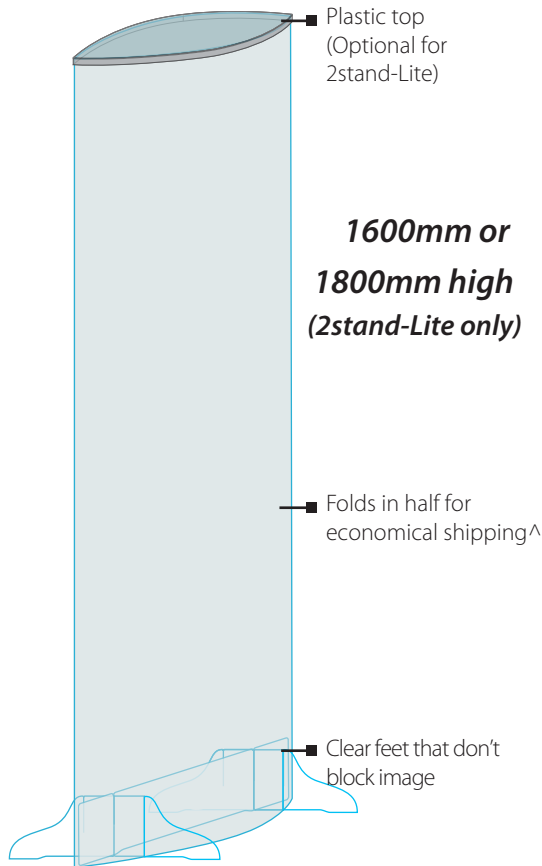

## HOW IT WORKS

**2stand-Lite** gives you the chance to improve your communication – for the right price. The design of the system makes it even simpler than our standard 2Stand systems to handle.

The complete display can be delivered in a flat pack (820 x 630 x 40 mm). The weight of 2stand-Lite is 2 kg so it's economical to ship.

### High image quality

Printed on high quality fully coated card.

### Simple to place

Double-sided printing is standard.

Versatile • Cost Effective • Re-Usable • Compact

## THE SYSTEM

The new lightweight POP Tower that Flat Packs for easy shipping.